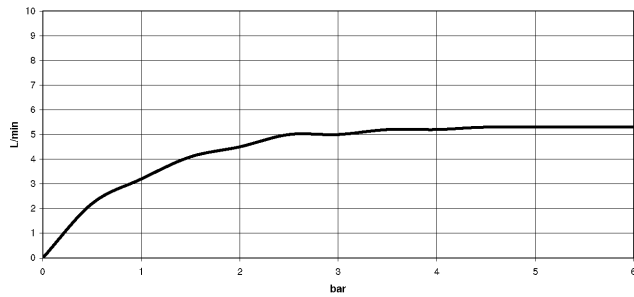

SYMETRICS eSET Touchfree Basin mixer without pop-up waste without temperature setting - Chrome

ST 010 203 0740

SYMETRICS eSET Touchfree Basin mixer without pop-up waste without temperature setting - Chrome

ST 010 203 0740
mm [inches]

Flow rate chart

SYMETRICS eSET Touchfree Basin mixer without pop-up waste without temperature setting - Chrome

ST 010 203 0740

Trajectory diagram

SYMETRICS eSET Touchfree Basin mixer without pop-up waste without temperature setting - Chrome