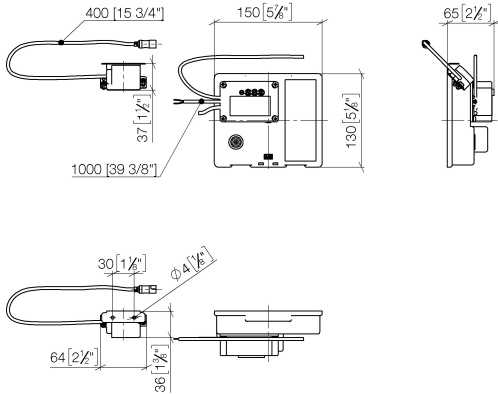

eSET Touchfree Basin mixer without temperature setting for combining with free-standing fittings -

35 742 970 90

Recommended miscellaneous

Extension for Touchfree 500 mm - 12 765 970 90

SYMETRICS eSET Touchfree Basin mixer without pop-up waste without temperature setting - Chrome

ST 010 203 0740
mm [inches]

Certificates

LGA_29120.	WRAS_1906116.	IAPMO_EGS.	CE000001_eSet_Tou chfree_20171206_D E_signed.	CE000002_eSet_Tou chfree_20171206_E N_signed.
LGA_29119.				

SYMETRICS eSET Touchfree Basin mixer without pop-up waste without temperature setting - Chrome

SYMETRICS eSET Touchfree Basin mixer without pop-up waste without temperature setting - Chrome

ST 010 203 0740

- 125mm projection
- fixed spout
- rectangular, air-enriched flow
- hole diameter 37 mm
- 1/2" connection
- plug-link mounting
- max. flow 5 l/min
- lead-free

The mounting height from the top edge of the basin to the centre of the connection should be at least 125 mm. The front edge of the spout should be at least 20 mm in front of the back edge of the sink.